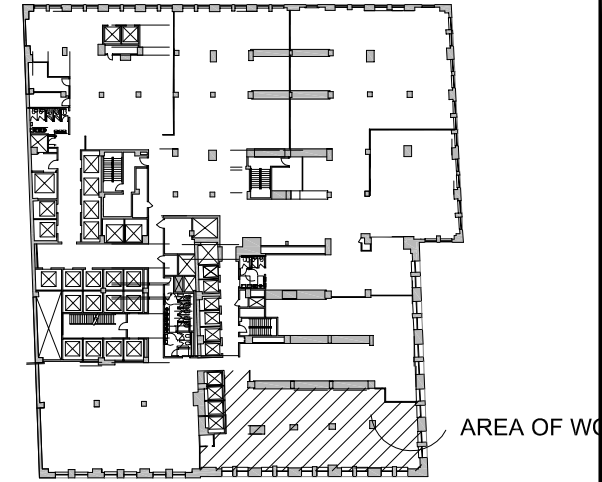

UNIT	G
OFFICES	7
WORKSTATIONS	4
CONFERENCE	1
RECEPTION	1
TRADING	-
PANTRY	1
COPY/MAIL	1
IT	1

P:\14 Wall\5\14 Wall St.5th Fl - MRKT-050102.dwg Plotted: Jun 22, 07 - 12:48pm lsk:ads

MDA
MILO KLEINBERG
DESIGN ASSOCIATES, INC.
 11 EAST 26TH STREET, NEW YORK, NY 10010, TELE 212 532-9800 FAX 212 889-2180

14 WALL STREET
 5th FLOOR - UNIT G
 RENTABLE 5,432

KEY PLAN
 SCALE: NTS

CBRE
 CB RICHARD ELLIS