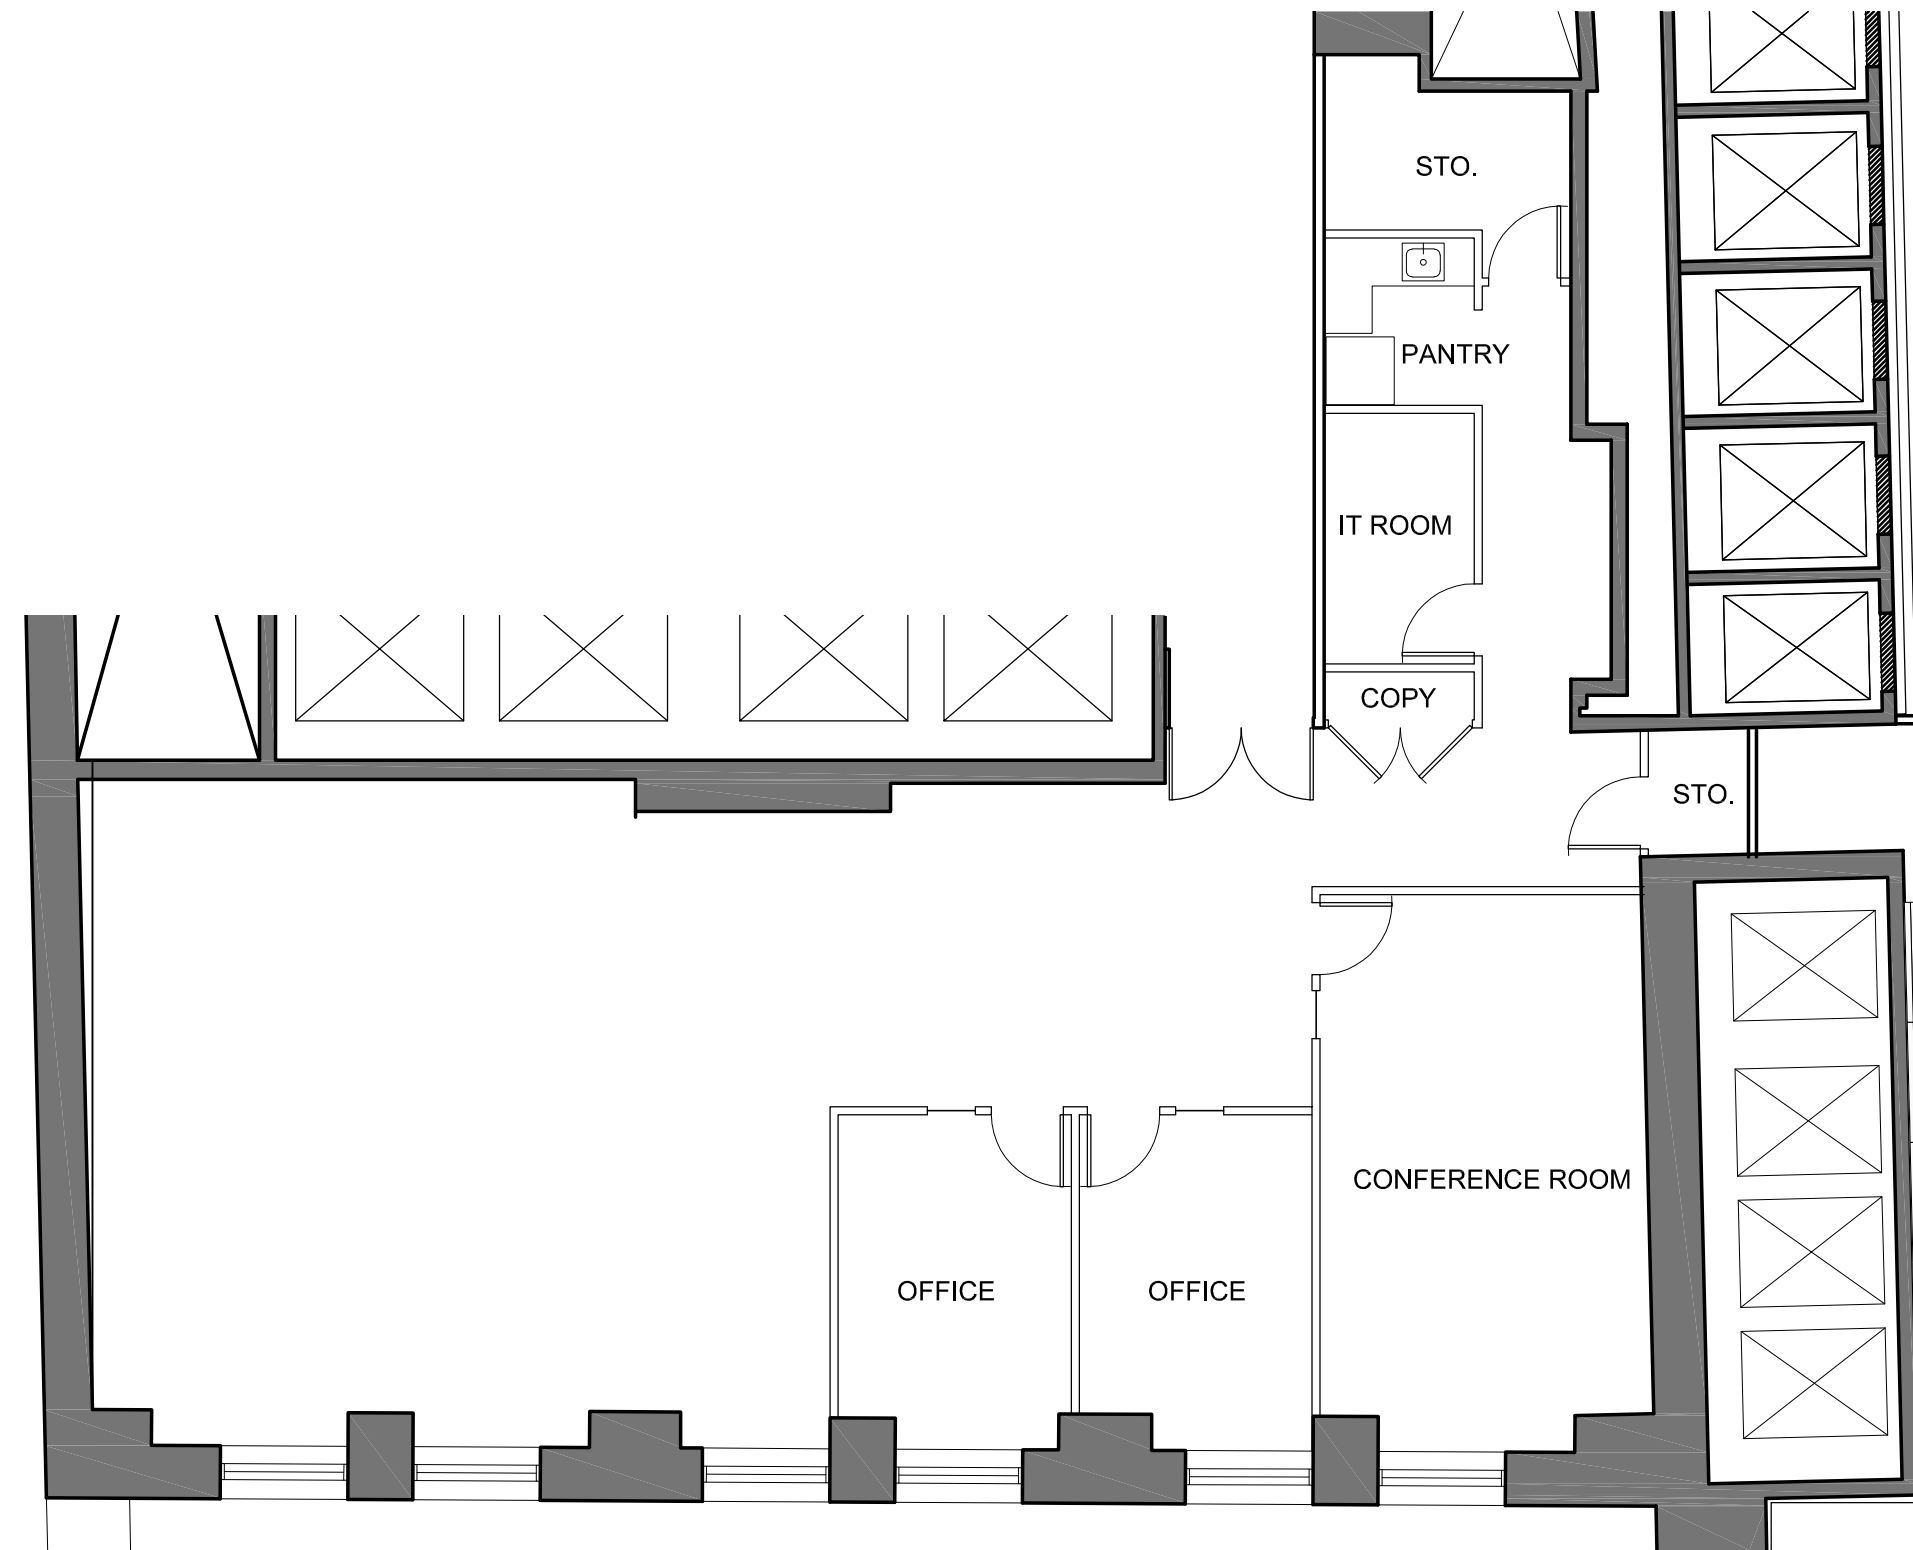

# 14 Wall Street | 16th Floor Suite 1625

01.12.18

North

Key Plan: NTS

SCALE

© 2017 MKDA, INC.  
These plans are the sole property of MILO KLEINBERG DESIGN ASSOCIATES, INC. Use without permission is strictly forbidden and will result in the initiation of legal proceedings.