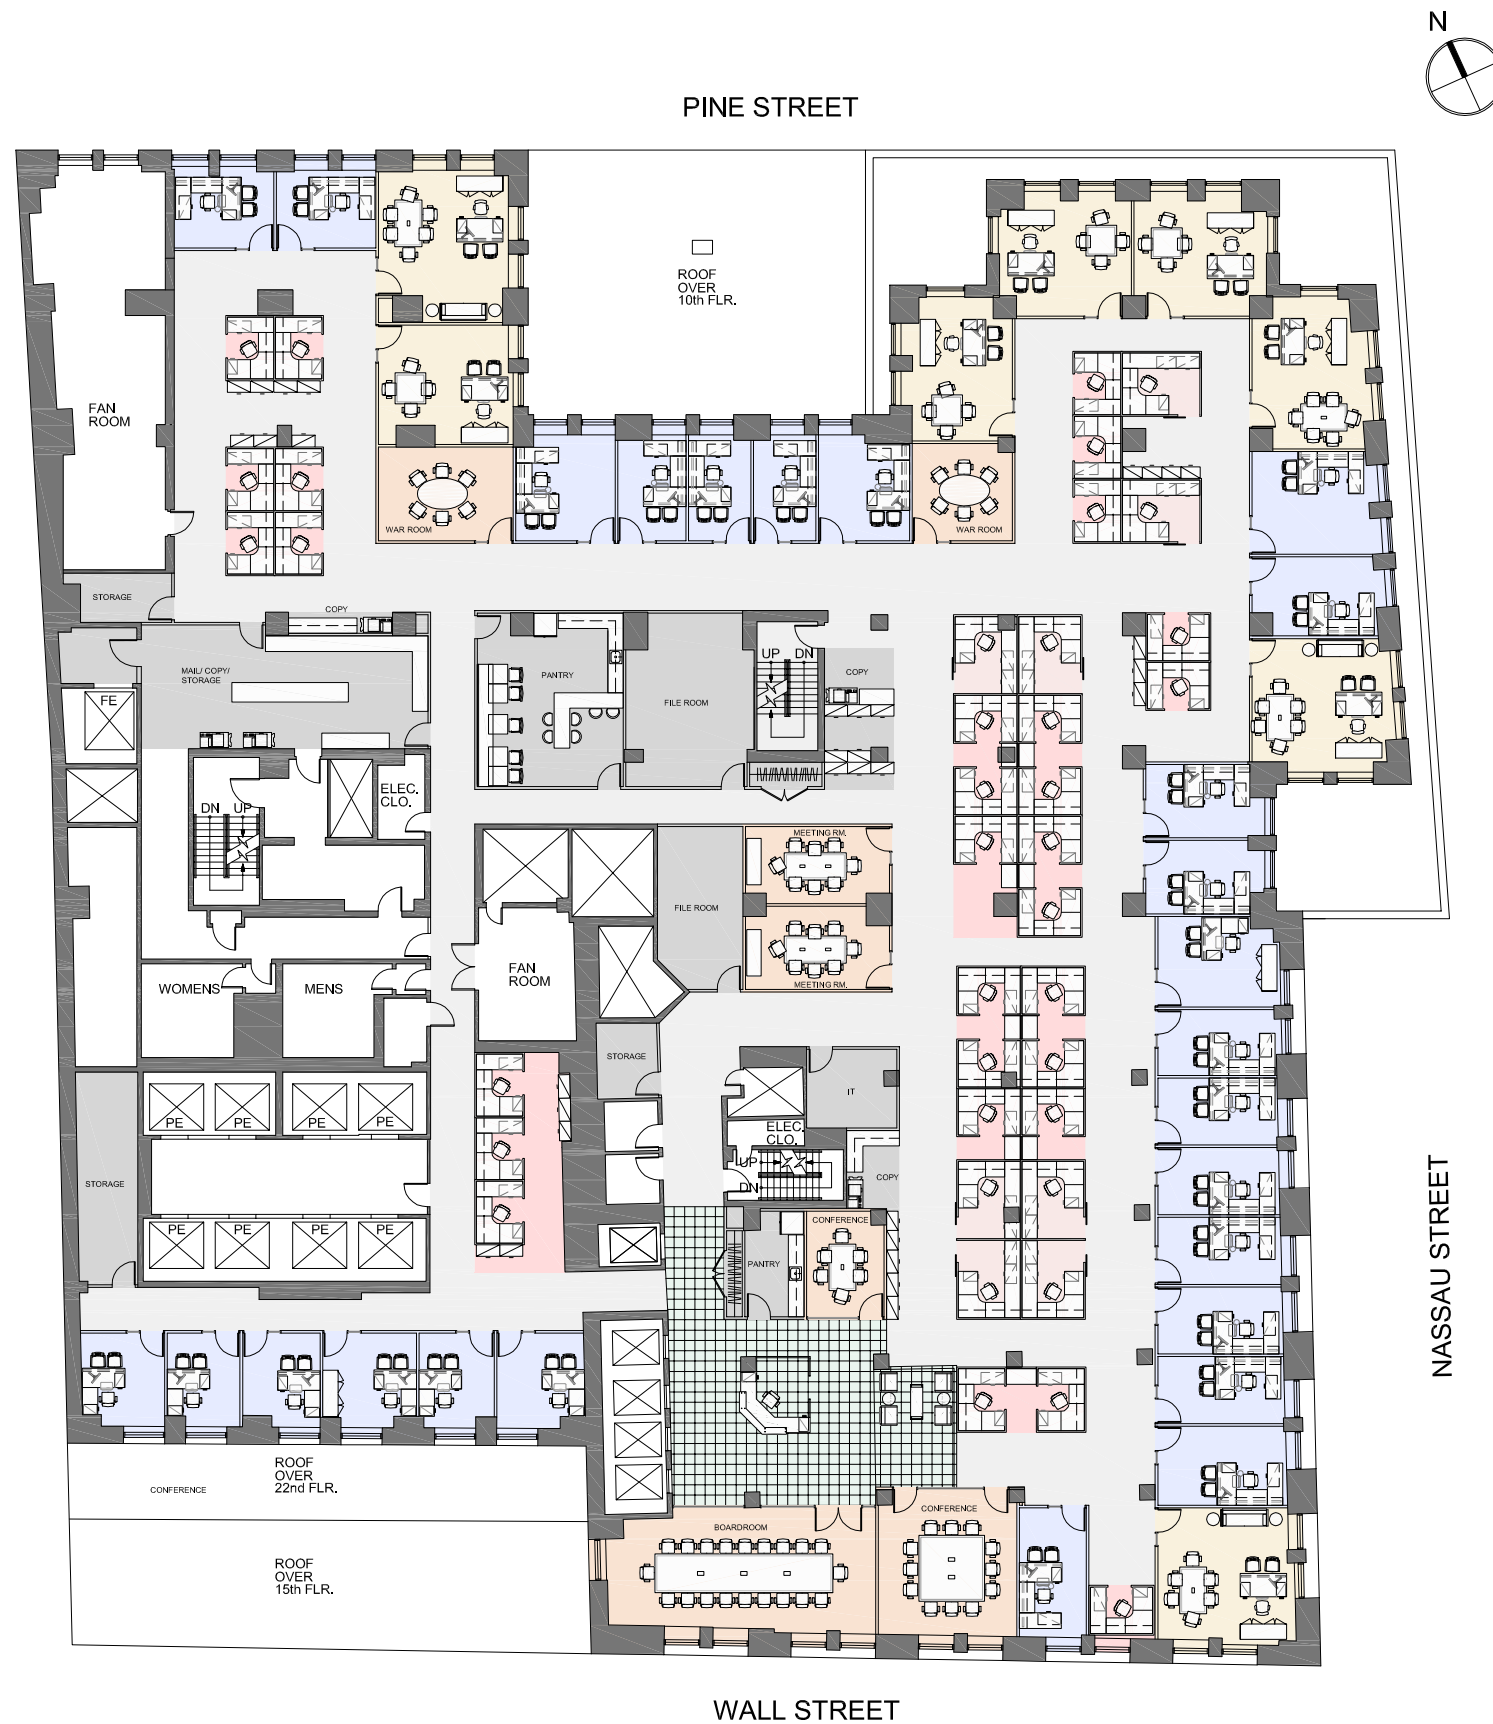

LEGEND	
PARTNERS	8
ASSOCIATE	26
PARALEGAL	8
ADMIN	28
RECEPTION	1
BOARDROOM	1
CONFERENCE	2
WAR/MEETING ROOM	4
MAIL/ COPY	4
STORAGE/FILE	5
COAT CLOSET	2
PANTRY	2
IT	1

SCALE: 0 5' 10' 15' 30'

14 Wall Street
 24th Floor - Single Floor Law Firm Layout
 32,290 RSF