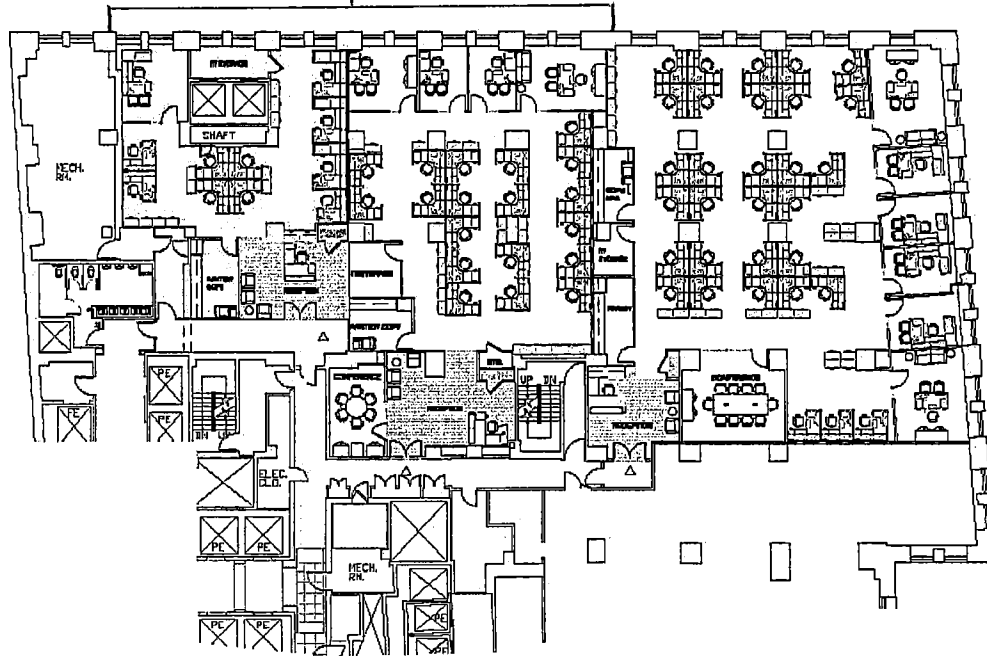

SCALE:
0 5' 10' 15' 20'

9,353 RSF

14 WALL STREET
8th FLOOR PROPOSED PLAN

MDA
MILO KLEINBERG
DESIGN ASSOCIATES, INC.
11 EAST 24TH STREET, NEW YORK, NY 10010, TEL: 212 685-6300 FAX: 212 685-6304

CBRE
CB RICHARD ELLIS