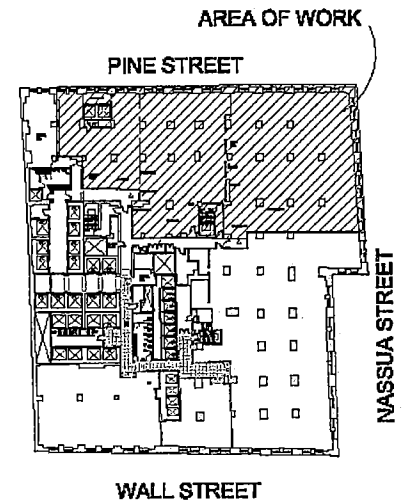

SCALE:
0 5' 10' 15' 20'

9,353 RSF

14 WALL STREET
8th FLOOR PROPOSED PLAN

MDA
MILO KLEINBERG
DESIGN ASSOCIATES, INC.
11 EAST 24TH STREET, NEW YORK, NY 10010, TEL: 212 685-6300 FAX: 212 685-6304

CBRE
CB RICHARD ELLIS